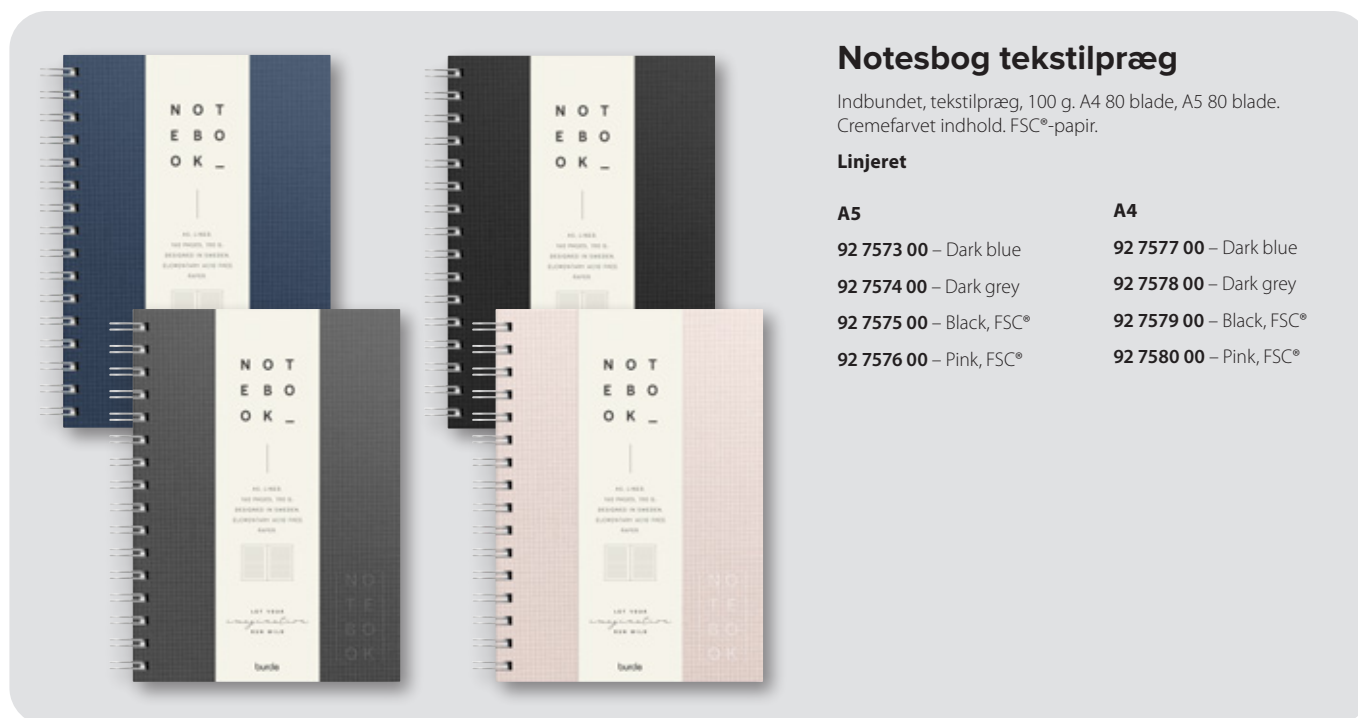

Notesbog tekstilpræg

Indbundet, tekstilpræg, 100 g. A4 80 blade, A5 80 blade. Cremefarvet indhold. FSC®-papir.

Linjeret

A5

- 92 7573 00 – Dark blue
- 92 7574 00 – Dark grey
- 92 7575 00 – Black, FSC®
- 92 7576 00 – Pink, FSC®

A4

- 92 7577 00 – Dark blue
- 92 7578 00 – Dark grey
- 92 7579 00 – Black, FSC®
- 92 7580 00 – Pink, FSC®